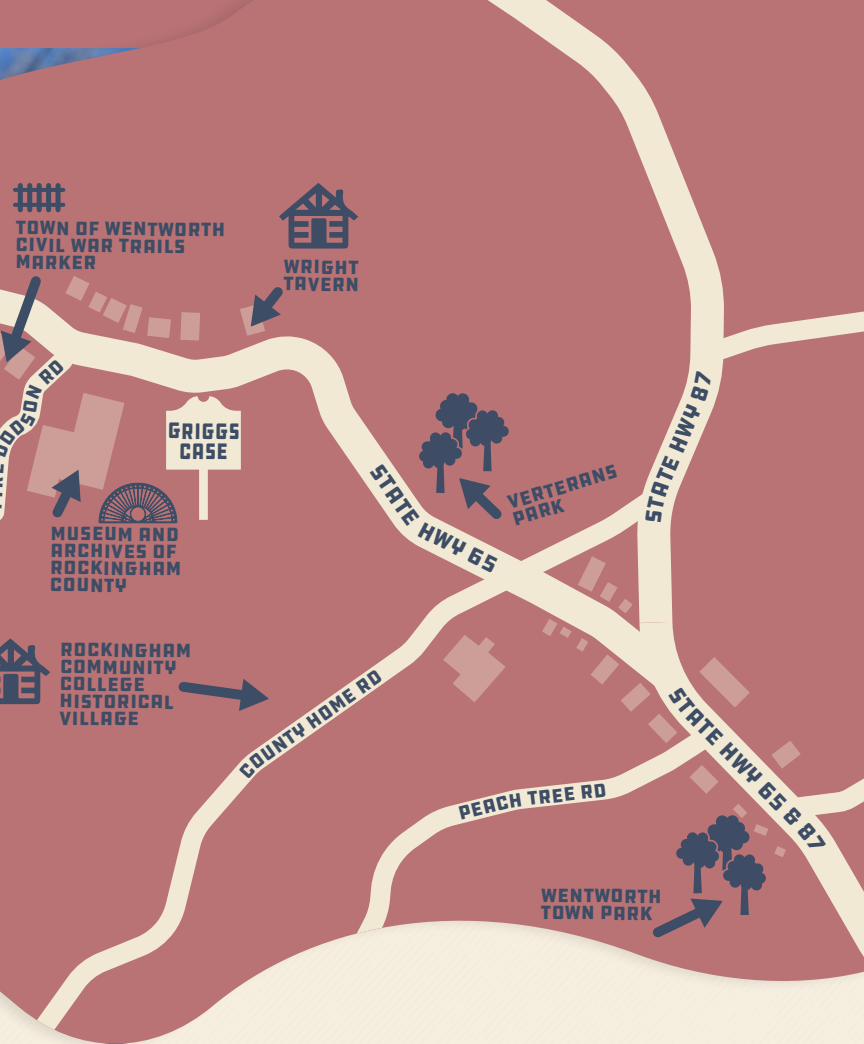

- Rotary Club Fall Festival

DECEMBER

- Christmas Tree Lighting
- Christmas Parade

Wentworth

MARC MUSEUM

THE CENTER OF IT ALL.

Originally chartered in 1798 when established as the county seat, Wentworth became the area's youngest town with the reactivation of its charter in 1998. Located in the geographic center of the county, Wentworth is the hub of governmental activity including the County Courthouse, the Governmental Center, and offices for municipal, state, and federal agencies. It is also home to Rockingham Community College and a number of historical and cultural attractions including the Wright Tavern and the Museum and Archives of Rockingham County.