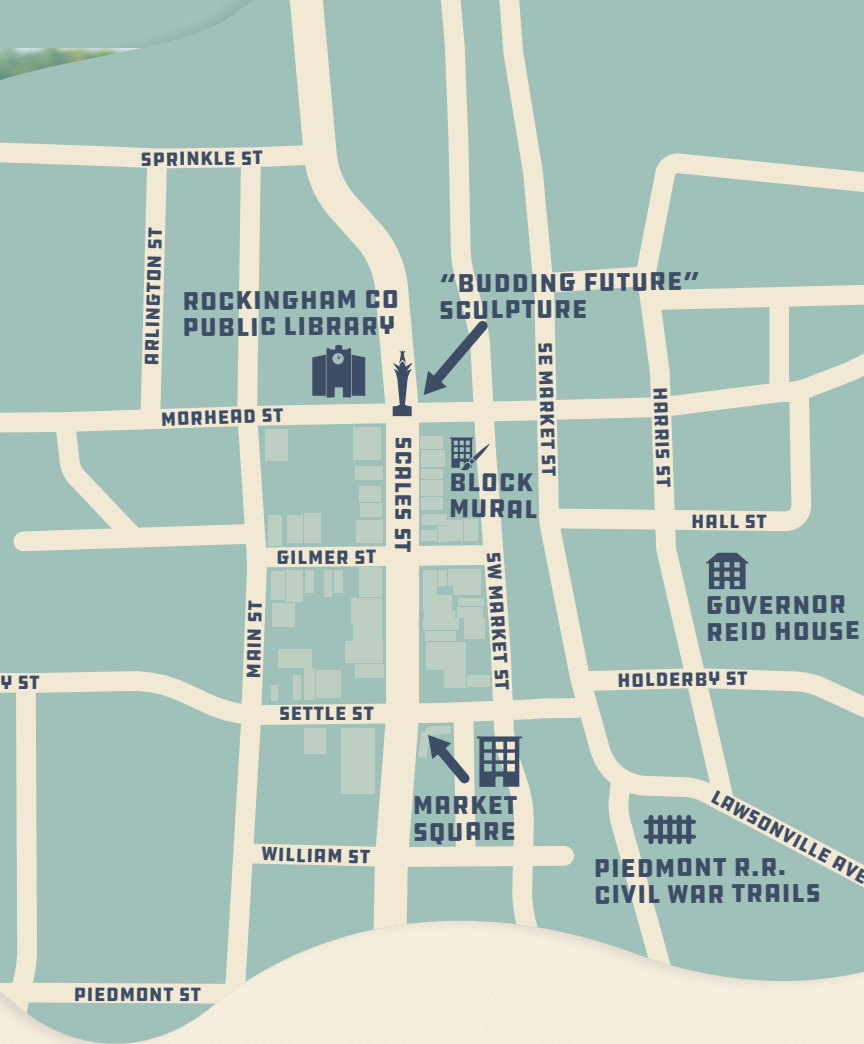

Yearly Events

JUNE-SEPTEMBER

- Summer Concert Series

JULY

- Independence Day Celebration

SEPTEMBER

- Art In The Afternoon

OCTOBER

- FAB Festival
- Water Lantern Festival

NOVEMBER

- Christmas Parade

DECEMBER

- Historic Lantern Tour
- Holiday Market At The Penn House
- Hometown Christmas Tree Lighting