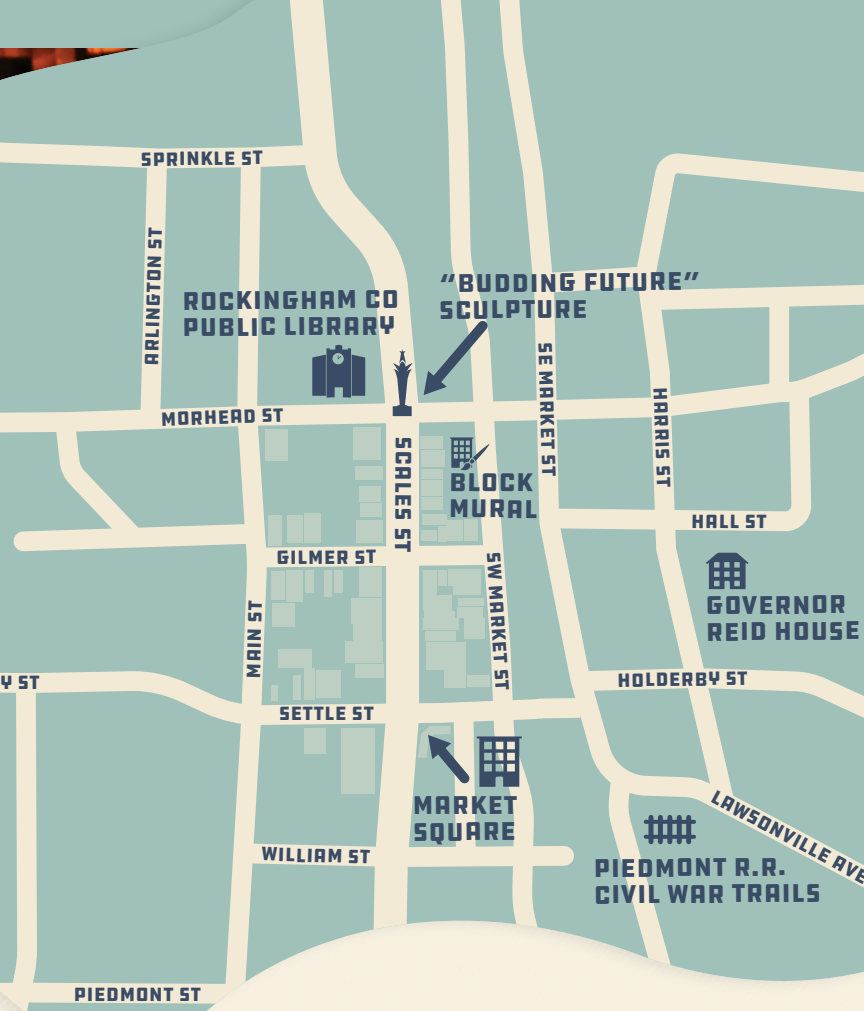

Yearly Events

JUNE-SEPTEMBER

- Summer Concert Series

JULY

- Independence Day Celebration

SEPTEMBER

- Art In The Afternoon

OCTOBER

- FAB Festival
- Water Lantern Festival

NOVEMBER

- Christmas Parade

DECEMBER

- Historic Lantern Tour
- Holiday Market At The Penn House
- Hometown Christmas Tree Lighting