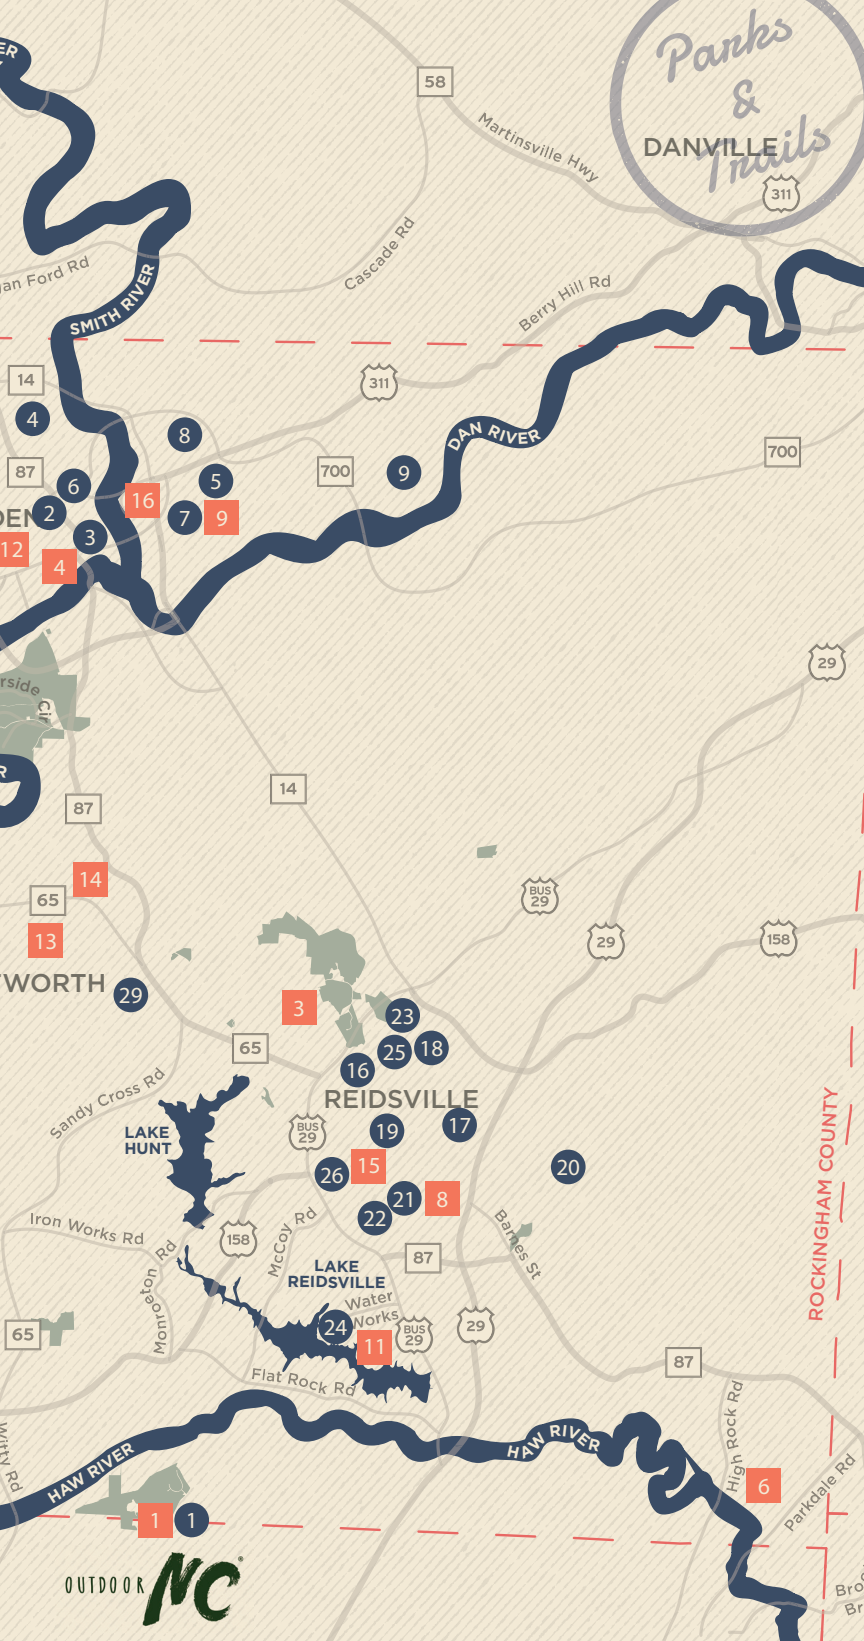

Parks & Trails
DANVILLE

OUTDOOR **NC**